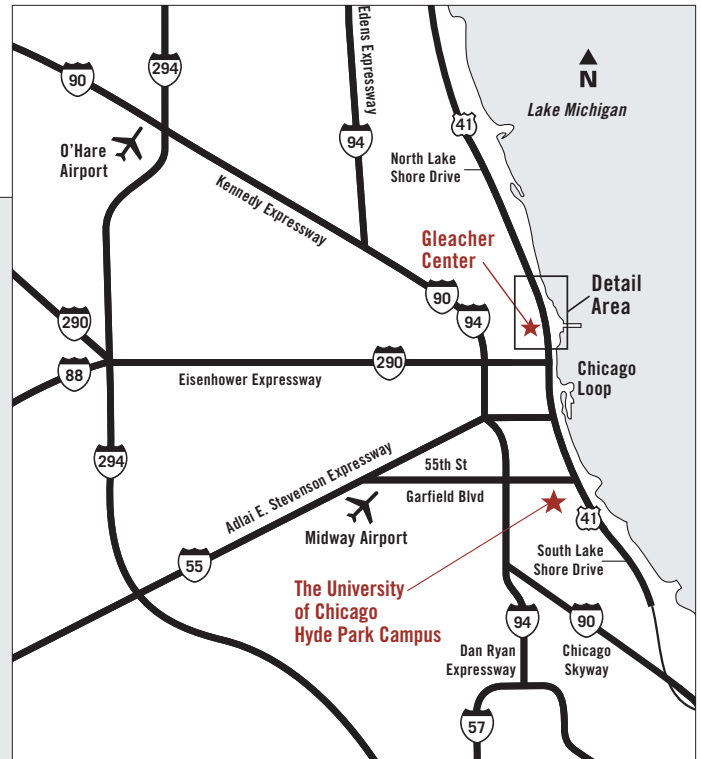

Gleacher Center and Surrounding Area

450 North Cityfront Plaza Drive - Chicago, IL 60611

DRIVING DIRECTIONS

From Interstate 90/94

To entrance: Heading either north or south on I-90/94, exit at Ohio Street. Follow Ohio east to Michigan Avenue. Turn right. At the second light, turn right on Illinois Street. At stop sign, turn right. Gleacher Center is on the right.

To area parking: Heading either north or south on I-90/94, exit at Ohio Street. Follow Ohio Street east across Michigan Avenue to St. Clair. Turn right. Follow St. Clair across Grand Avenue. See map on page 2 for access to parking.

From Lake Shore Drive

To entrance: Heading either north or south on Lake Shore Drive, exit at Grand Avenue. Follow Grand west to Columbus Drive/Fairbanks Court; turn left. At second light, turn right on East North Water Street. Gleacher Center is straight ahead.

To area parking: Heading either north or south on Lake Shore Drive, exit at Grand Avenue. Follow Grand west to St. Clair. See map on page 2 for access to parking.

Map Key

- | | | |
|--|--------------------------|------------------------|
| 1 University of Chicago
Gleacher Center | 4 Tribune Tower | 8 Navy Pier |
| 2 NBC Tower | 5 Wrigley Building | 9 Historic Water Tower |
| 3 401 North Michigan | 6 Sheraton Chicago Hotel | 10 Water Tower Place |
| | 7 North Pier River East | 11 Hancock Center |