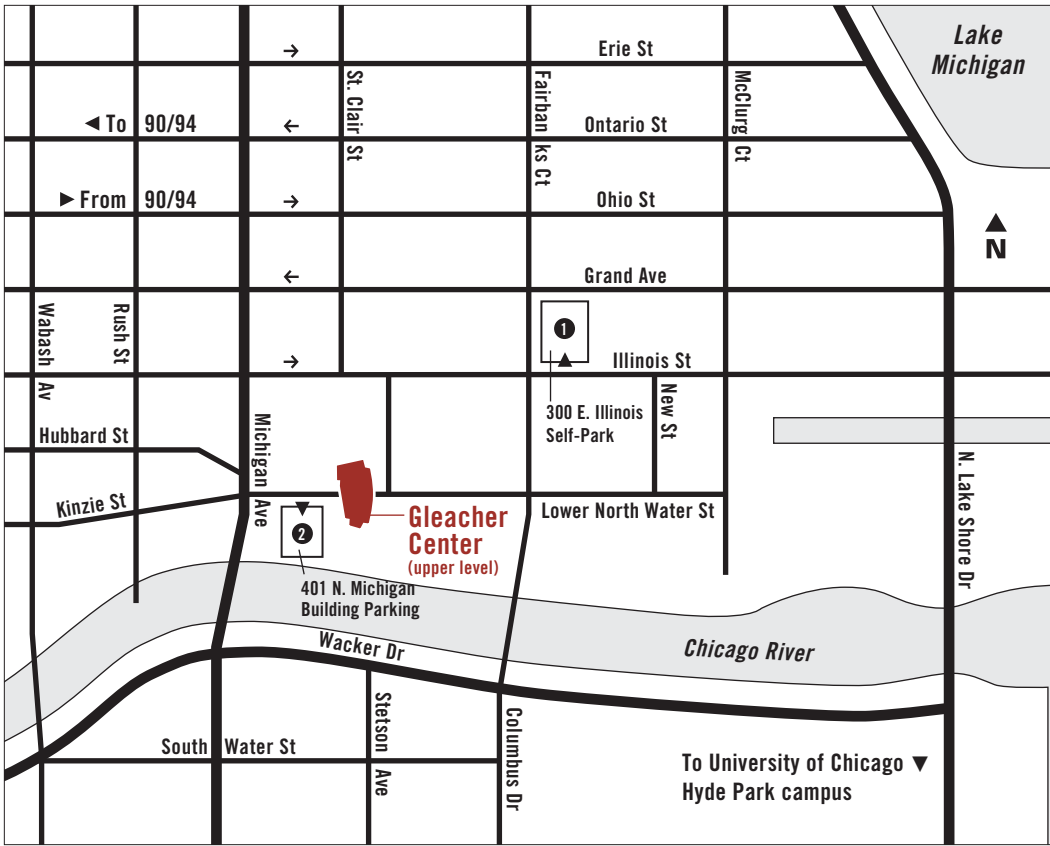

Lower Level: Access To Parking